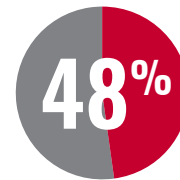

# Find Your VALUE

Western  
Technical College

 **84%** OF WESTERN GRADS are employed in Wisconsin

More than 90 programs in **10** Areas of Interest

## Top 4 Transfer Schools

- University of Wisconsin-La Crosse
- Viterbo University
- Winona State University
- University of Wisconsin-Madison

**638**  
students  
transferred to  
universities

- Advanced Manufacturing
- Agriculture & Natural Resources
- Business & Professional Services
- Design & Construction Technology
- Education & Human Services
- Health Sciences
- Liberal Arts
- Public Safety
- Science, Technology, Engineering & Mathematics (STEM)
- Transportation

**\$585,127**  
in scholarships  
**AWARDED**

**100%**  
of faculty have worked  
in the field  
they teach

**48%**  
OF PROGRAM  
STUDENTS RECEIVE  
FINANCIAL AID